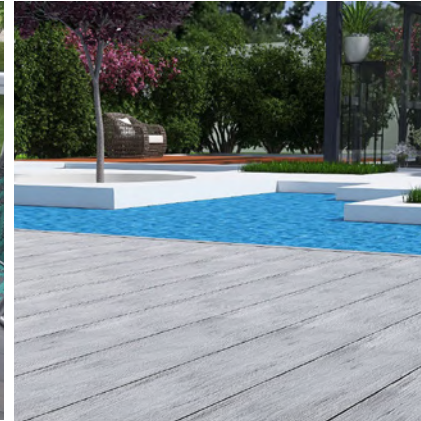

# DECKING

**T**he rich color and surface technology make the composite decking perfectly integrated into various outdoor scenes.

Whether you are planning an outdoor project of superior quality, or arranging a beautiful home courtyard, use composite decking to make it!

# FEATURED PROJECT

Balcony | Garden | Swimming Pool | Terrace | Courtyard | Scenic Area | Park

# CLADDING

Say goodbye to monotonous exterior wall design, WPC cladding will create more possibilities for any of projects.

Multi-style product system and ultra-simple installation method, achieving high-end decoration has never been that easy.

# FENCING

**W**ell-designed of fence will not only increase the privacy of the area, but also make the division of the natural landscape more harmonious.

At the same time, the easy installation and long life of the WPC fence make it more time-saving and worry-free.